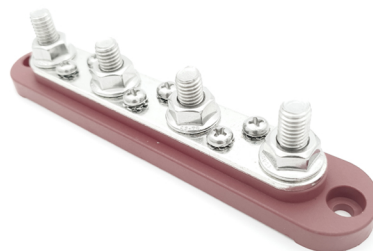

Power Distribution

Bus Bars

BB-005B

- Heavy Duty
- Stainless Steel
- 1 Year Warranty

- Stainless Steel Studs.
- Nickel-plated brass contact plates.
- Protective Covers.
- Flame retardant bases.
- Installation hardware included.

BB-005R

Part Number	Voltage	Amperage	Color	Bolt Size	Bolt Qty	Screw Size	Bolt Qty	Dimensions
BB-005R	12-48V	250A Continuous	Red (Positive)	M10	4	M4	4	33.5mm (W)
BB-005B	-	-	Black (Negative)	-	-	-	-	168mm (L)
BB-005BR	-	-	Red/Black	-	-	-	-	53mm (H)

BB-001B

BB-001R

Part Number	Voltage	Amperage	Color	Bolt Size	Bolt Qty	Screw Size	Bolt Qty	Dimensions
BB-001R	12-48V	150A Continuous	Red (Positive)	M8	4	M4	6	28mm (W)
BB-001B	-	-	Black (Negative)	-	-	-	-	150mm (L)
BB-001BR	-	-	Red/Black	-	-	-	-	35mm (H)