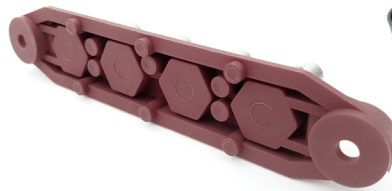

Power Distribution

Bus Bars

BB-005B

- Heavy Duty
- Stainless Steel
- 1 Year Warranty

- Stainless Steel Studs.
- Nickel-plated brass contact plates.
- Protective Covers.
- Flame retardant bases.
- Installation hardware included.

BB-005R

Part Number	Voltage	Amperage	Color	Bolt Size	Bolt Qty	Screw Size	Bolt Qty	Dimensions
BB-005R	12-48V	250A Continuous	Red (Positive)	M10	4	M4	4	33.5mm (W)
BB-005B	-	-	Black (Negative)	-	-	-	-	168mm (L)
BB-005BR	-	-	Red/Black	-	-	-	-	53mm (H)

BB-001B

BB-001R

Part Number	Voltage	Amperage	Color	Bolt Size	Bolt Qty	Screw Size	Bolt Qty	Dimensions
BB-001R	12-48V	150A Continuous	Red (Positive)	M8	4	M4	6	28mm (W)
BB-001B	-	-	Black (Negative)	-	-	-	-	150mm (L)
BB-001BR	-	-	Red/Black	-	-	-	-	35mm (H)