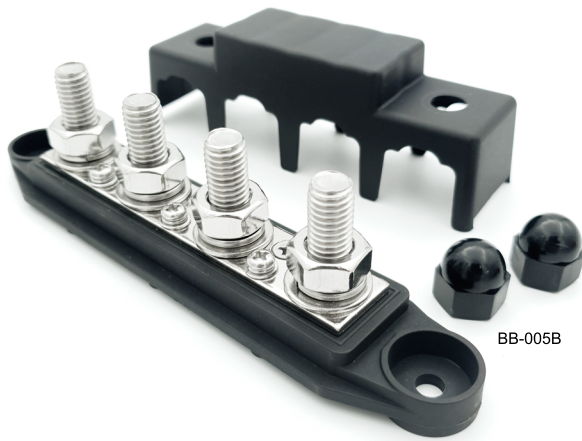

Power Distribution

Bus Bars

BB-005B

- Heavy Duty
- Stainless Steel
- 1 Year Warranty

- Stainless Steel Studs.
- Nickel-plated brass contact plates.
- Protective Covers.
- Flame retardant bases.
- Installation hardware included.

BB-005R

Part Number	Voltage	Amperage	Color	Bolt Size	Bolt Qty	Screw Size	Bolt Qty	Dimensions
BB-005R	12-48V	250A Continuous	Red (Positive)	M10	4	M4	4	33.5mm (W)
BB-005B	-	-	Black (Negative)	-	-	-	-	168mm (L)
BB-005BR	-	-	Red/Black	-	-	-	-	53mm (H)

BB-001B

BB-001R

Part Number	Voltage	Amperage	Color	Bolt Size	Bolt Qty	Screw Size	Bolt Qty	Dimensions
BB-001R	12-48V	150A Continuous	Red (Positive)	M8	4	M4	6	28mm (W)
BB-001B	-	-	Black (Negative)	-	-	-	-	150mm (L)
BB-001BR	-	-	Red/Black	-	-	-	-	35mm (H)