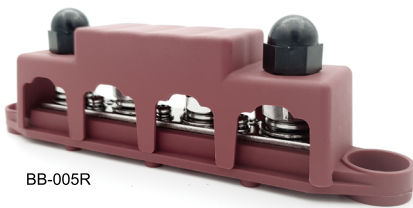

Power Distribution

Bus Bars

BB-005B

- Heavy Duty
- Stainless Steel
- 1 Year Warranty

- Stainless Steel Studs.
- Nickel-plated brass contact plates.
- Protective Covers.
- Flame retardant bases.
- Installation hardware included.

BB-005R

Part Number	Voltage	Amperage	Color	Bolt Size	Bolt Qty	Screw Size	Bolt Qty	Dimensions
BB-005R	12-48V	250A Continuous	Red (Positive)	M10	4	M4	4	33.5mm (W)
BB-005B	-	-	Black (Negative)	-	-	-	-	168mm (L)
BB-005BR	-	-	Red/Black	-	-	-	-	53mm (H)

BB-001B

BB-001R

Part Number	Voltage	Amperage	Color	Bolt Size	Bolt Qty	Screw Size	Bolt Qty	Dimensions
BB-001R	12-48V	150A Continuous	Red (Positive)	M8	4	M4	6	28mm (W)
BB-001B	-	-	Black (Negative)	-	-	-	-	150mm (L)
BB-001BR	-	-	Red/Black	-	-	-	-	35mm (H)